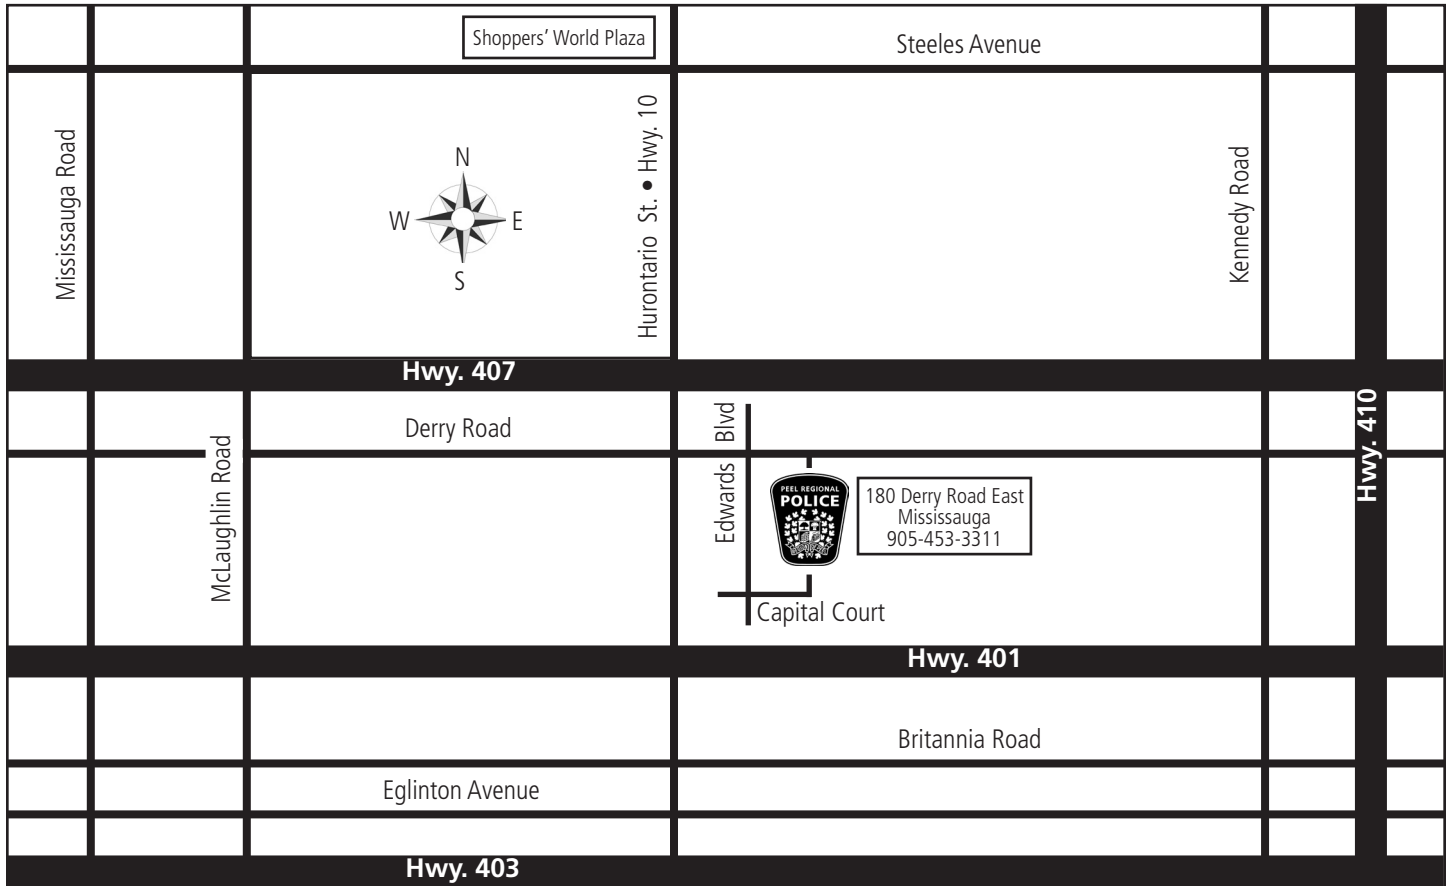

EMIL V. KOLB CENTRE

Peel Regional Police

EMIL V. KOLB CENTRE

180 Derry Road East, Mississauga • 905-453-3311

From 401 –

Exit at Highway 10 / Hurontario Street • Travel north 2.5k to Derry Road • Turn east onto Derry Road
• Travel 0.5k past Edwards Boulevard • The next building on the right is the **EMIL V. KOLB CENTRE**
(Peel Regional Police – 180 Derry Road).

From 410 –

Exit at Derry Road • Travel 2.0k west to Edwards Boulevard (lights at this intersection) • Turn left onto
Edwards Blvd to Capital Court • Turn left onto Capital Court and follow into the back of the parking
lot of the **EMIL V. KOLB CENTRE** (Peel Regional Police – 180 Derry Road).