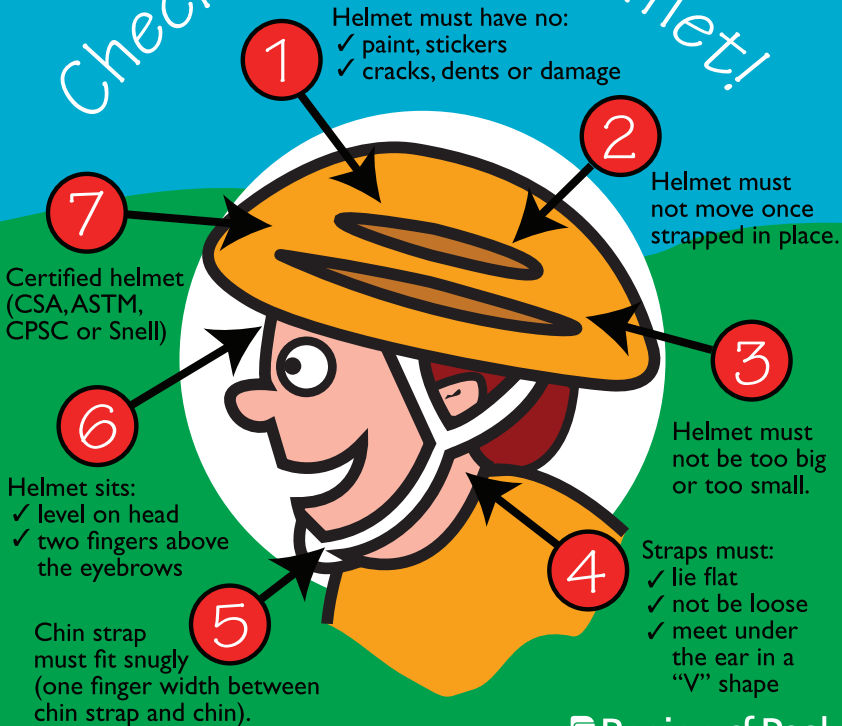

Check your bike helmet!

 **Region of Peel**
Working for you
Public Health

**Call Region of Peel – Public Health
for more information 905-799-7700**